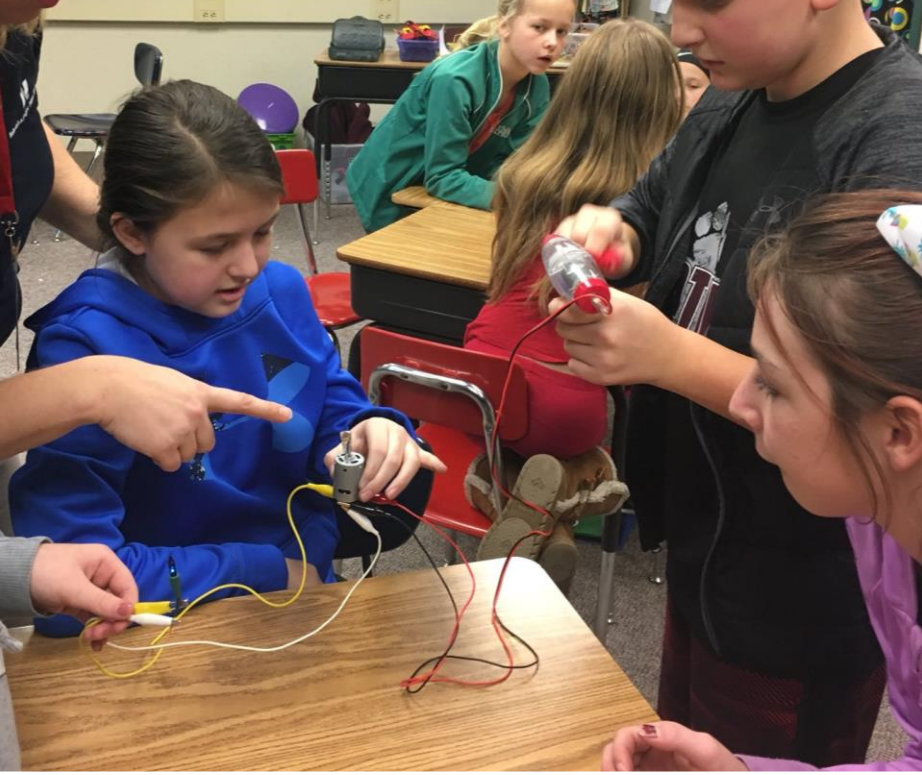

✓ Workforce Development