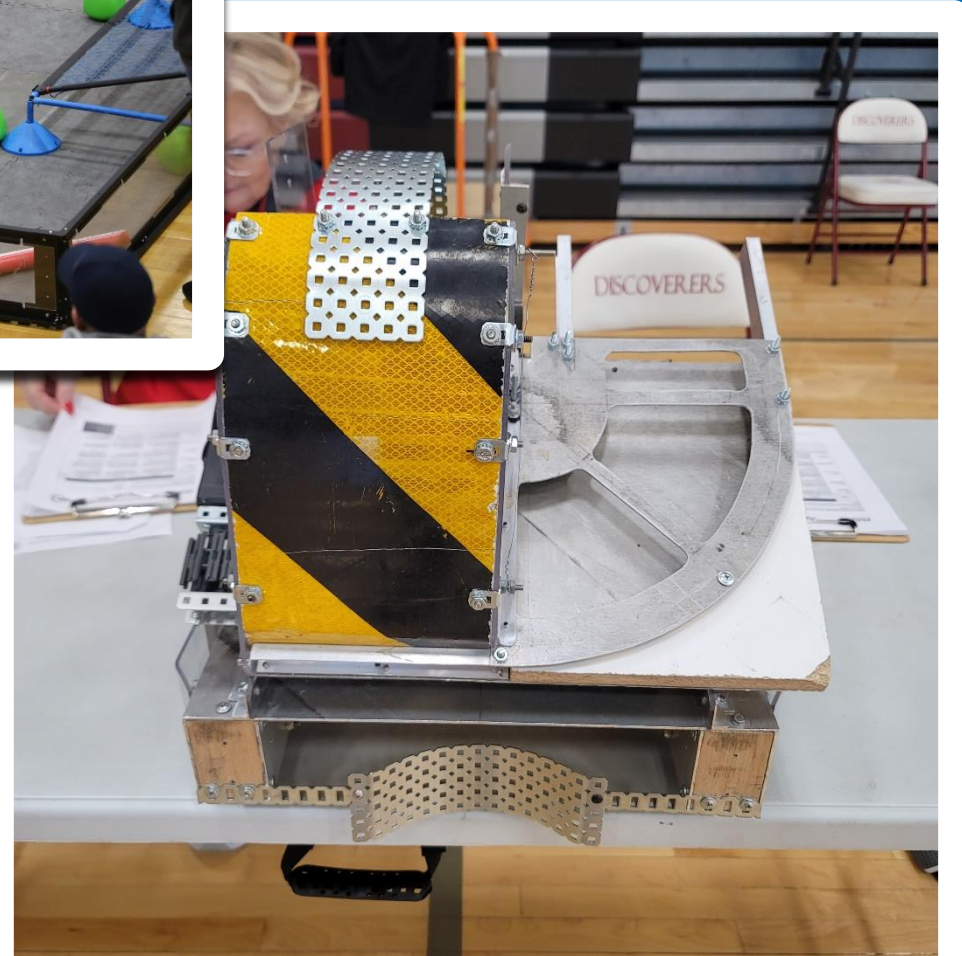

✓ Workforce Development