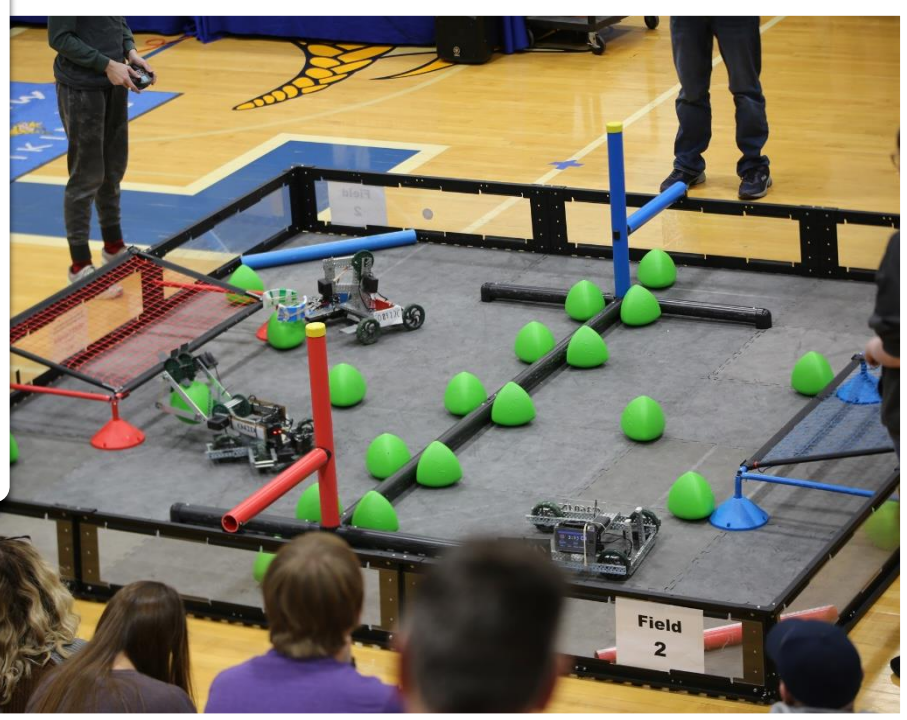

✓ Workforce Development